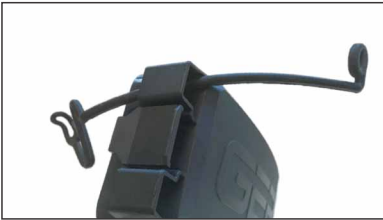

Tether Assembly Instructions

Step 1